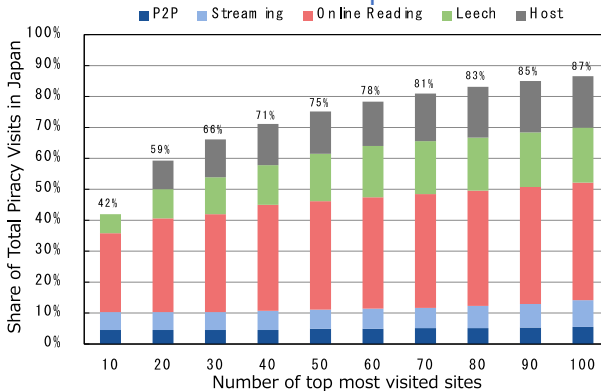

Figure 1 Method of selecting piracy sites to be surveyed

2. Number of visits to piracy sites
About 42% at the top 10 sites
About 87% at the top 100 sites

Figure 2 The ratio of the high-ranking piracy site for the number of the total visits

Figure 3 Classification of piracy sites (Total 1,090 site)

3. Continuing from the previous survey, we conducted a survey by July 2021

- The average number of monthly visits to piracy sites is,
July 2019-June 2020 Average: 273 million
July 2020-June 2021 Average: 378 million
July 2021-July 2022 Average: 471 million
 - From June 2020, visit to piracy sites increased until around October 2021, but has been on a downward trend since January 2022. This is due to the closure of three popular Online Reading sites.
 - By site type, the increase in Online Reading is still noticeable. Others are about the same as last year.
 - There were 246 newly discovered piracy sites.
- Note) The survey is based on SimilarWeb data extracted in September 2022.