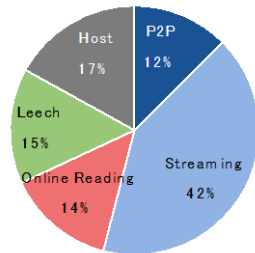

Table 1 Definition of piracy site types

Site type	Definition
P2P site(P2P)	Sites that provide torrent files for downloading piracy content using the peer-to-peer method.
Streaming site	Sites that have the ability to play pirated video content within the site, and content files often exist on other sites.
Online Reading site	Sites with the ability to browse pirated manga on the site, and content files often exist on other sites.
Leech (link) site	Sites that do not have content files on their own sites and that lead to other piracy sites or download files from other sites.
Host (storage) site	Sites where files can be stored online and used as a place to store pirated content which is accessed by leech sites and streaming sites.

Figure 1 Method of selecting piracy sites to be surveyed

2. Number of visits to piracy sites
About 42% at the top 10 sites
About 87% at the top 100 sites

Figure 2 The ratio of the high-ranking piracy site for the number of the total visits

Figure 3 Classification of piracy sites (Total 1,090 site)

3. Continuing from the previous survey, we conducted a survey by July 2021

- The average number of monthly visits to piracy sites is,
July 2019-June 2020 Average: 273 million
July 2020-June 2021 Average: 378 million
July 2021-July 2022 Average: 471 million
 - From June 2020, visit to piracy sites increased until around October 2021, but has been on a downward trend since January 2022. This is due to the closure of three popular Online Reading sites.
 - By site type, the increase in Online Reading is still noticeable. Others are about the same as last year.
 - There were 246 newly discovered piracy sites.
- Note) The survey is based on SimilarWeb data extracted in September 2022.