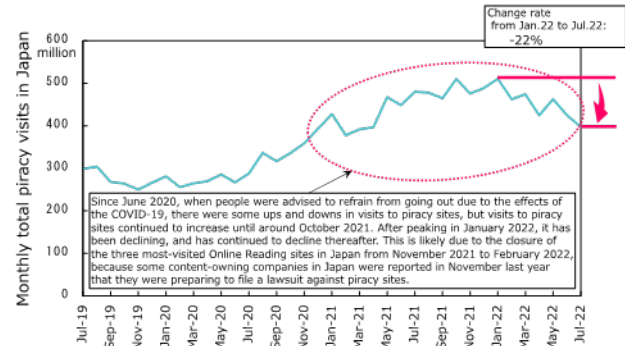

Figure 1 Method of selecting piracy sites to be surveyed

2. Number of visits to piracy sites
About 42% at the top 10 sites
About 87% at the top 100 sites

Figure 2 The ratio of the high-ranking piracy site for the number of the total visits

Figure 3 Classification of piracy sites (Total 1,090 site)

3. Continuing from the previous survey, we conducted a survey by July 2021

- The average number of monthly visits to piracy sites is,
July 2019-June 2020 Average: 273 million
July 2020-June 2021 Average: 378 million
July 2021-July 2022 Average: 471 million
 - From June 2020, visit to piracy sites increased until around October 2021, but has been on a downward trend since January 2022. This is due to the closure of three popular Online Reading sites.
 - By site type, the increase in Online Reading is still noticeable. Others are about the same as last year.
 - There were 246 newly discovered piracy sites.
- Note) The survey is based on SimilarWeb data extracted in September 2022.

Figure 4 Changes in the total number of visits to piracy sites

Figure 5 Trends of the total number of visits to piracy sites shown by device

Figure 6 Trends in the number of piracy sites visits by site type