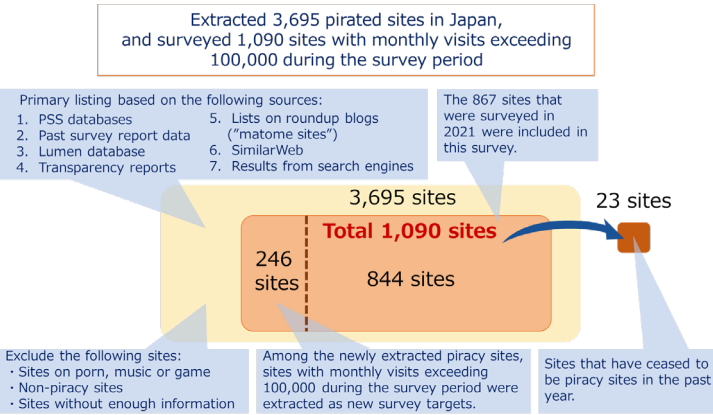

Japan Piracy Landscape 2022

There are 3,695 piracy sites with an average monthly visits of about 470 million times

1. In the past three years, there were 3,695 piracy sites. There are 1,090 sites that exceed 100,000 visits per month.

Table 1 Definition of piracy site types

Site type	Definition
P2P site(P2P)	Sites that provide torrent files for downloading piracy content using the peer-to-peer method.
Streaming site	Sites that have the ability to play pirated video content within the site, and content files often exist on other sites.
Online Reading site	Sites with the ability to browse pirated manga on the site, and content files often exist on other sites.
Leech (link) site	Sites that do not have content files on their own sites and that lead to other piracy sites or download files from other sites.
Host (storage) site	Sites where files can be stored online and used as a place to store pirated content which is accessed by leech sites and streaming sites.

Figure 1 Method of selecting piracy sites to be surveyed

2. Number of visits to piracy sites
About 42% at the top 10 sites
About 87% at the top 100 sites

Figure 2 The ratio of the high-ranking piracy site for the number of the total visits

Figure 3 Classification of piracy sites (Total 1,090 site)

3. Continuing from the previous survey, we conducted a survey by July 2021

- The average number of monthly visits to piracy sites is,
July 2019-June 2020 Average: 273 million
July 2020-June 2021 Average: 378 million
July 2021-July 2022 Average: 471 million
 - From June 2020, visit to piracy sites increased until around October 2021, but has been on a downward trend since January 2022. This is due to the closure of three popular Online Reading sites.
 - By site type, the increase in Online Reading is still noticeable. Others are about the same as last year.
 - There were 246 newly discovered piracy sites.
- Note) The survey is based on SimilarWeb data extracted in September 2022.